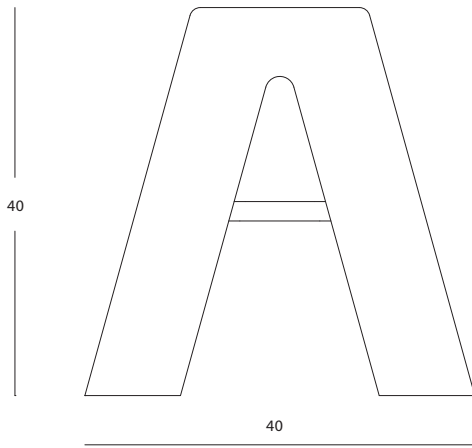

1

Quick Step Sarah Kay

1 Stool